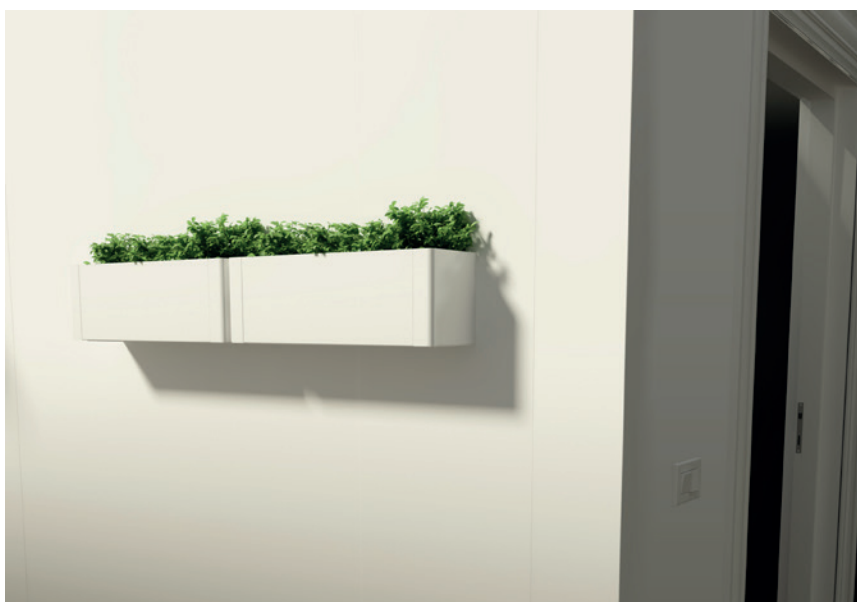

COLORS

The possible finishes have been extended, now also available the colours, in the image in order from left to the right: Red RAL 3001, Blue RAL 5011, Garnet RAL 3005 y el Red Sirung.

BEN

Systemtronic presented its latest auxiliary furniture designed by Estudio Enblanc at the Salone del Mobile in Milan, a studio that began its collaborations with Systemtronic with the collection of auxiliary furniture Hold.

It is a compact piece of furniture characterized by its wheels and handle, finished in natural oak.

Made of oak and steel sheet painted with polyester paint.

DROP TOP

New paper bin that extends the drop collection, includes a top that partially hides the waste. Designed to identify the type of waste that suits each circumstance with a vinyl pictogram, as required: glass, organic, general, paper or plastic. Offers a combination of the different uses.

Made of galvanized steel and painted with thermo-hardened powder paint lacquered in the oven.

We recommend 65x90cm garbage bags or 65 or 70 liter garbage bags.

Includes a galvanized steel inner ring that holds the bag.

CONEE

The Conee family has been adapted for outdoor use, now available in aluminum.

GREEN LIGHT TO WALL

Rectangular planters now available for the wall.

CELES

A central handle has been added as an accessory to the Celes table.